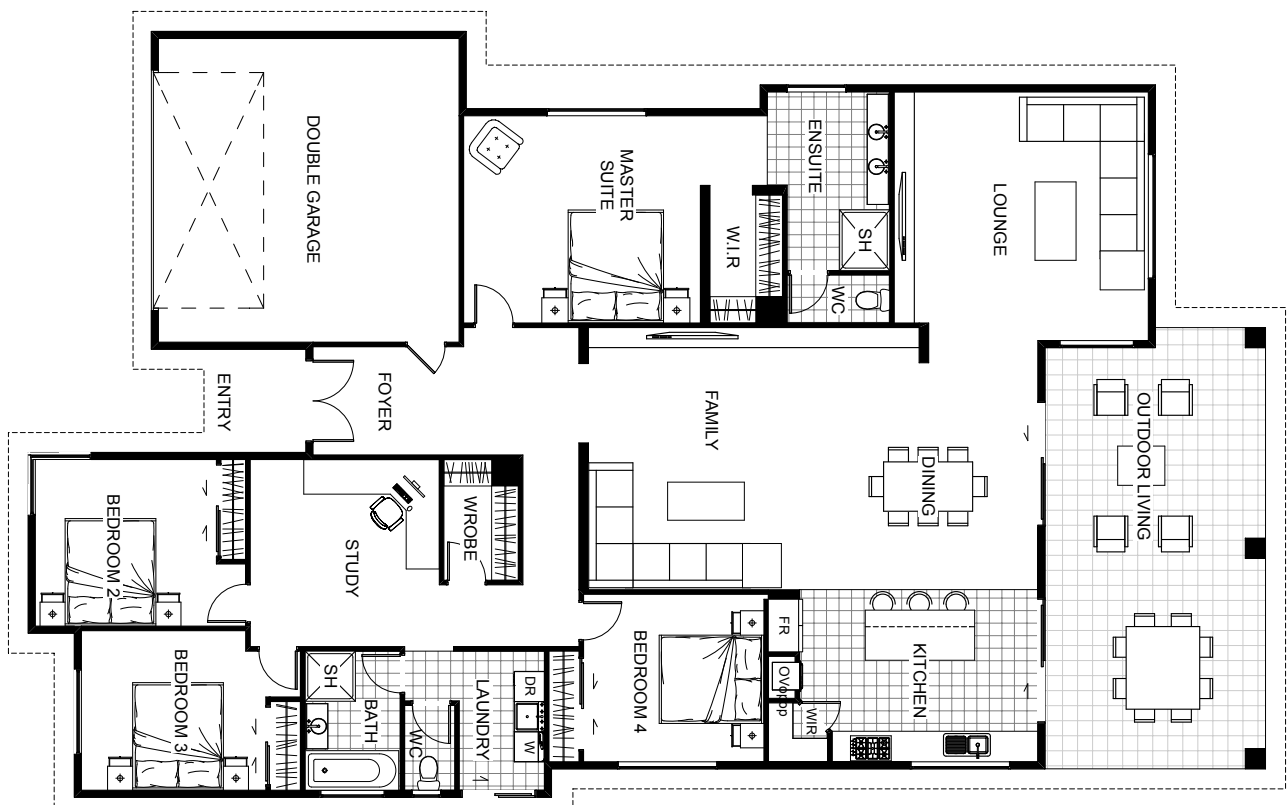

Discover the Windsor, a home with sensational living at its heart. The spacious dining, adjacent to the kitchen, opens to a spectacular double size alfresco making indoor-outdoor entertaining and relaxing a breeze. A massive lounge flows off the family/dining room with a recess giving privacy to the movie watches. The master suite is your own private retreat, and the separate family bedroom wing includes an activity zone the kids will love (also can be used and shown below as a study).