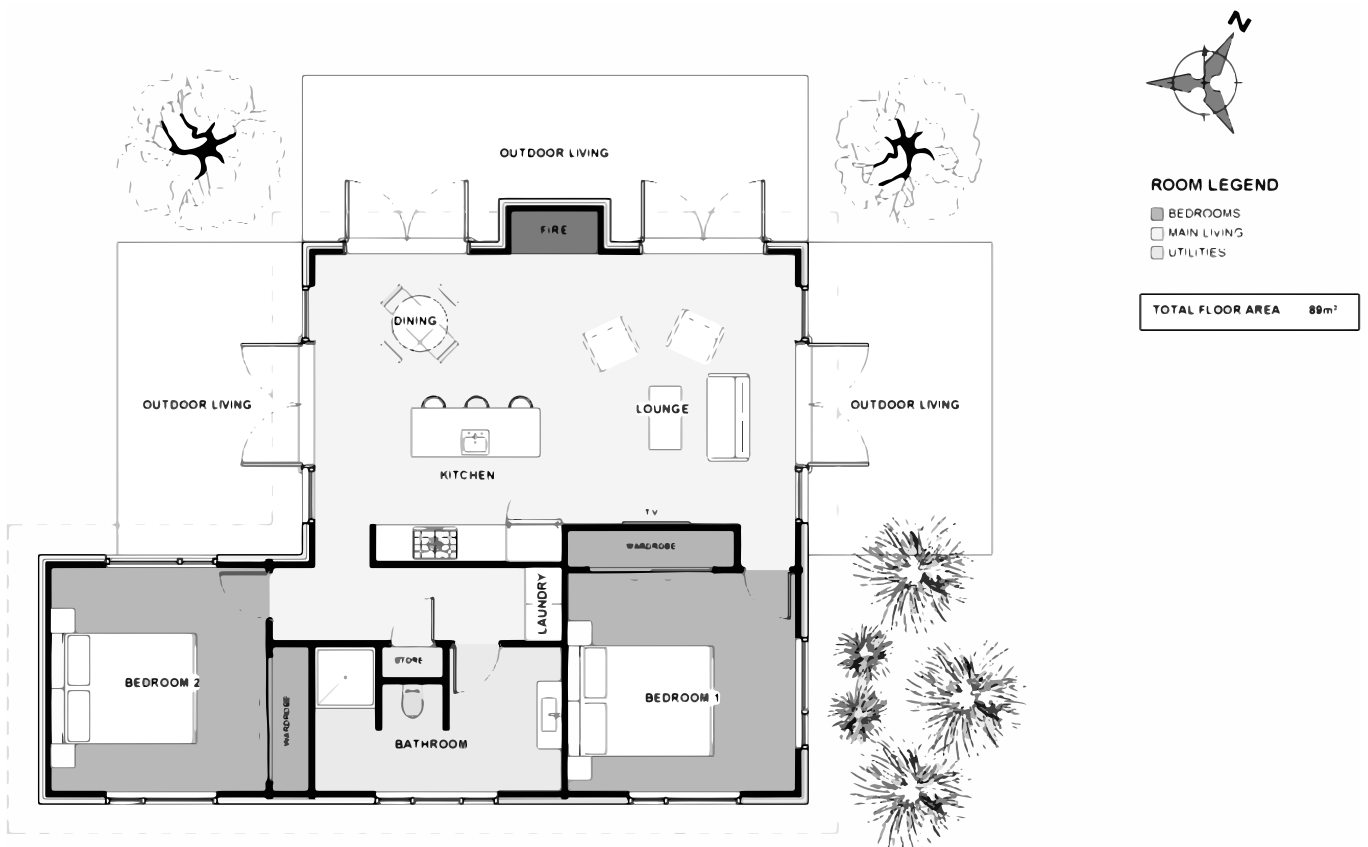

Need an affordable comfortable home? The 'Oban' is perfect. 2 bedrooms with good sized wardrobes, open plan living easily heated with the centralised fireplace & great 180° views & courtyard surround. This home can be finished in any cladding/ colour and even have its roof changed to a mono pitch! It's up to you.